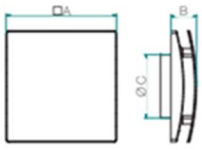

VNXE 125KTM/150KTM

Modello	125	150
A	218	218
B	48	52
ØC	119	148

Dimensioni in mm

VNXI 80BRD/100BRD/125BRD/150BRD

Modello	80	100	125	150
A	164	164	218	218
B	46	46	48	52
ØC	79	99	119	148

Dimensioni in mm

VNXI125PM

Dimensioni in mm

VNXI125PM/200L

Dimensioni in mm

VNXI125PML

Dimensioni in mm

VNXI63ADT

VNXI63PM/10B

VNXI63PM/140L

VNXI63PM/15B

VNXI63PM/200L

VNXI63PM/6B

Dimensioni in mm

VNXI63PML/140L

Dimensioni in mm

VNXI63PML/200L

Dimensioni in mm

VNXI63PMS/200L

Dimensioni in mm

VNXI63PMS/300L

Dimensioni in mm

VNXI63PMSL/200L

---

VNXI63PMSL/300L