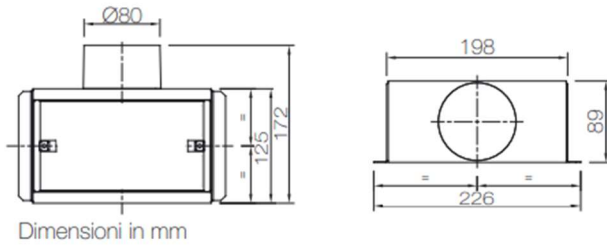

VNXE 125KTM/150KTM

Modello	125	150
A	218	218
B	48	52
ØC	119	148

Dimensioni in mm

VNXI 80BRD/100BRD/125BRD/150BRD

Modello	80	100	125	150
A	164	164	218	218
B	46	46	48	52
ØC	79	99	119	148

Dimensioni in mm

VNXI125PM

VNXI63PM/15B

VNXI63PM/200L

VNXI63PM/6B

Dimensioni in mm

VNXI63PML/140L

Dimensioni in mm

VNXI63PML/200L

Dimensioni in mm

VNXI63PMS/200L

Dimensioni in mm

VNXI63PMS/300L

Dimensioni in mm

VNXI63PMSL/200L

---

VNXI63PMSL/300L