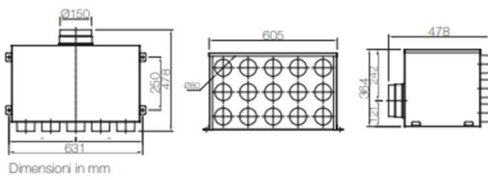

VNXE 125KTM/150KTM

Modello	125	150
A	218	218
B	48	52
ØC	119	148

Dimensioni in mm

VNXI 80BRD/100BRD/125BRD/150BRD

Modello	80	100	125	150
A	164	164	218	218
B	46	46	48	52
ØC	79	99	119	148

Dimensioni in mm

VNXI125PM

Dimensioni in mm

VNXI125PM/200L

Dimensioni in mm

VNXI125PML

Dimensioni in mm

VNXI63ADT

VNXI63PM/10B

VNXI63PM/140L

VNXI63PM/15B

VNXI63PM/200L

VNXI63PM/6B

Dimensioni in mm

VNXI63PML/140L

Dimensioni in mm

VNXI63PML/200L

Dimensioni in mm

VNXI63PMS/200L

Dimensioni in mm

VNXI63PMS/300L

Dimensioni in mm

VNXI63PMSL/200L

---

VNXI63PMSL/300L