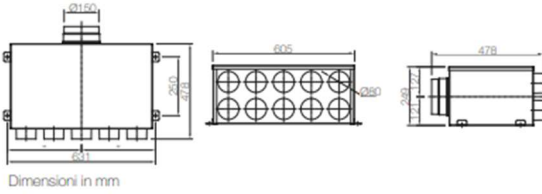

VNXE 125KTM/150KTM

Modello	125	150
A	218	218
B	48	52
ØC	119	148

Dimensioni in mm

VNXI 80BRD/100BRD/125BRD/150BRD

Modello	80	100	125	150
A	164	164	218	218
B	46	46	48	52
ØC	79	99	119	148

Dimensioni in mm

VNXI125PM

Dimensioni in mm

VNXI125PM/200L

Dimensioni in mm

VNXI125PML

Dimensioni in mm

VNXI63ADT

VNXI63PM/10B

VNXI63PM/140L

VNXI63PM/15B

VNXI63PM/200L

VNXI63PM/6B

Dimensioni in mm

VNXI63PML/140L

Dimensioni in mm

VNXI63PML/200L

Dimensioni in mm

VNXI63PMS/200L

Dimensioni in mm

VNXI63PMS/300L

Dimensioni in mm

VNXI63PMSL/200L

---

VNXI63PMSL/300L