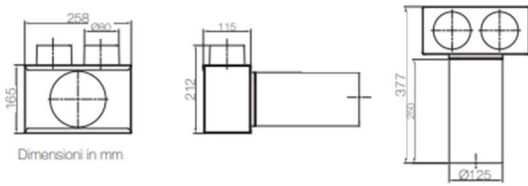

VNXE 125KTM/150KTM

Modello	125	150
A	218	218
B	48	52
ØC	119	148

Dimensioni in mm

VNXI 80BRD/100BRD/125BRD/150BRD

Modello	80	100	125	150
A	164	164	218	218
B	46	46	48	52
ØC	79	99	119	148

Dimensioni in mm

VNXI125PM

Dimensioni in mm

VNXI125PM/200L

Dimensioni in mm

VNXI125PML

Dimensioni in mm

VNXI63ADT

VNXI63PM/10B

VNXI63PM/140L

VNXI63PM/15B

VNXI63PM/200L

VNXI63PM/6B

Dimensioni in mm

VNXI63PML/140L

Dimensioni in mm

VNXI63PML/200L

Dimensioni in mm

VNXI63PMS/200L

Dimensioni in mm

VNXI63PMS/300L

Dimensioni in mm

VNXI63PMSL/200L

---

VNXI63PMSL/300L