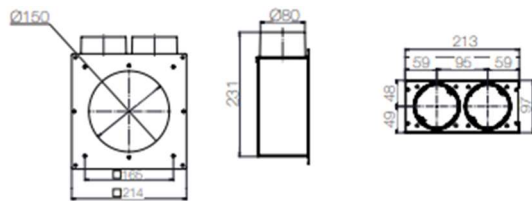

VNXE 125KTM/150KTM

Modello	125	150
A	218	218
B	48	52
ØC	119	148

Dimensioni in mm

VNXI 80BRD/100BRD/125BRD/150BRD

Modello	80	100	125	150
A	164	164	218	218
B	46	46	48	52
ØC	79	99	119	148

Dimensioni in mm

VNXI125PM

Dimensioni in mm

VNXI125PM/200L

Dimensioni in mm

VNXI125PML

Dimensioni in mm

VNXI63ADT

VNXI63PM/10B

VNXI63PM/140L

VNXI63PM/15B

VNXI63PM/200L

VNXI63PM/6B

Dimensioni in mm

VNXI63PML/140L

Dimensioni in mm

VNXI63PML/200L

Dimensioni in mm

VNXI63PMS/200L

Dimensioni in mm

VNXI63PMS/300L

Dimensioni in mm

VNXI63PMSL/200L

---

VNXI63PMSL/300L