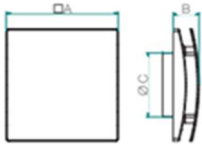

VNXE 125KTM/150KTM

Modello	125	150
A	218	218
B	48	52
ØC	119	148

Dimensioni in mm

VNXI 80BRD/100BRD/125BRD/150BRD

Modello	80	100	125	150
A	164	164	218	218
B	46	46	48	52
ØC	79	99	119	148

Dimensioni in mm

VNXI125PM

Dimensioni in mm

VNXI125PM/200L

Dimensioni in mm

VNXI125PML

Dimensioni in mm

VNXI63ADT

VNXI63PM/10B

VNXI63PM/140L

VNXI63PM/15B

VNXI63PM/200L

VNXI63PM/6B

Dimensioni in mm

VNXI63PML/140L

Dimensioni in mm

VNXI63PML/200L

Dimensioni in mm

VNXI63PMS/200L

Dimensioni in mm

VNXI63PMS/300L

Dimensioni in mm

VNXI63PMSL/200L

---

VNXI63PMSL/300L