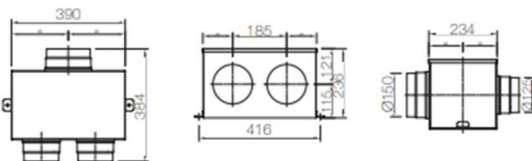

VNXE 125KTM/150KTM

Modello	125	150
A	218	218
B	48	52
ØC	119	148

Dimensioni in mm

VNXI 80BRD/100BRD/125BRD/150BRD

Modello	80	100	125	150
A	164	164	218	218
B	46	46	48	52
ØC	79	99	119	148

Dimensioni in mm

VNXI125PM

Dimensioni in mm

VNXI125PM/200L

Dimensioni in mm

VNXI125PML

Dimensioni in mm

VNXI63ADT

VNXI63PM/10B

VNXI63PM/140L

VNXI63PM/15B

VNXI63PM/200L

VNXI63PM/6B

Dimensioni in mm

VNXI63PML/140L

Dimensioni in mm

VNXI63PML/200L

Dimensioni in mm

VNXI63PMS/200L

Dimensioni in mm

VNXI63PMS/300L

Dimensioni in mm

VNXI63PMSL/200L

---

VNXI63PMSL/300L