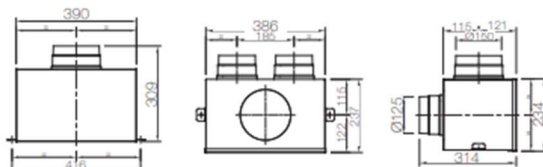

VNXE 125KTM/150KTM

Modello	125	150
A	218	218
B	48	52
ØC	119	148

Dimensioni in mm

VNXI 80BRD/100BRD/125BRD/150BRD

Modello	80	100	125	150
A	164	164	218	218
B	46	46	48	52
ØC	79	99	119	148

Dimensioni in mm

VNXI125PM

Dimensioni in mm

VNXI125PM/200L

Dimensioni in mm

VNXI125PML

Dimensioni in mm

VNXI63ADT

VNXI63PM/10B

VNXI63PM/140L

VNXI63PM/15B

VNXI63PM/200L

VNXI63PM/6B

Dimensioni in mm

VNXI63PML/140L

Dimensioni in mm

VNXI63PML/200L

Dimensioni in mm

VNXI63PMS/200L

Dimensioni in mm

VNXI63PMS/300L

Dimensioni in mm

VNXI63PMSL/200L

---

VNXI63PMSL/300L