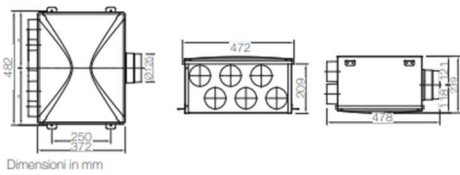

VNXE 125KTM/150KTM

Modello	125	150
A	218	218
B	48	52
ØC	119	148

Dimensioni in mm

VNXI 80BRD/100BRD/125BRD/150BRD

Modello	80	100	125	150
A	164	164	218	218
B	46	46	48	52
ØC	79	99	119	148

Dimensioni in mm

VNXI125PM

Dimensioni in mm

VNXI125PM/200L

Dimensioni in mm

VNXI125PML

Dimensioni in mm

VNXI63ADT

VNXI63PM/10B

VNXI63PM/140L

VNXI63PM/15B

VNXI63PM/200L

VNXI63PM/6B

Dimensioni in mm

VNXI63PML/140L

Dimensioni in mm

VNXI63PML/200L

Dimensioni in mm

VNXI63PMS/200L

Dimensioni in mm

VNXI63PMS/300L

Dimensioni in mm

VNXI63PMSL/200L

---

VNXI63PMSL/300L