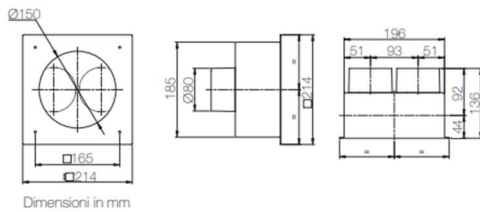

VNXE 125KTM/150KTM

Modello	125	150
A	218	218
B	48	52
ØC	119	148

Dimensioni in mm

VNXI 80BRD/100BRD/125BRD/150BRD

Modello	80	100	125	150
A	164	164	218	218
B	46	46	48	52
ØC	79	99	119	148

Dimensioni in mm

VNXI125PM

Dimensioni in mm

VNXI125PM/200L

Dimensioni in mm

VNXI125PML

Dimensioni in mm

VNXI63ADT

VNXI63PM/10B

VNXI63PM/140L

VNXI63PM/15B

VNXI63PM/200L

VNXI63PM/6B

Dimensioni in mm

VNXI63PML/140L

Dimensioni in mm

VNXI63PML/200L

Dimensioni in mm

VNXI63PMS/200L

Dimensioni in mm

VNXI63PMS/300L

Dimensioni in mm

VNXI63PMSL/200L

---

VNXI63PMSL/300L