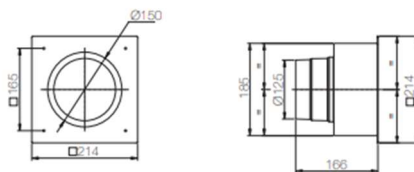

VNXE 125KTM/150KTM

Modello	125	150
A	218	218
B	48	52
ØC	119	148

Dimensioni in mm

VNXI 80BRD/100BRD/125BRD/150BRD

Modello	80	100	125	150
A	164	164	218	218
B	46	46	48	52
ØC	79	99	119	148

Dimensioni in mm

VNXI125PM

Dimensioni in mm

VNXI125PM/200L

Dimensioni in mm

VNXI125PML

Dimensioni in mm

VNXI63ADT

VNXI63PM/10B

VNXI63PM/140L

VNXI63PM/15B

VNXI63PM/200L

VNXI63PM/6B

Dimensioni in mm

VNXI63PML/140L

Dimensioni in mm

VNXI63PML/200L

Dimensioni in mm

VNXI63PMS/200L

Dimensioni in mm

VNXI63PMS/300L

Dimensioni in mm

VNXI63PMSL/200L

---

VNXI63PMSL/300L