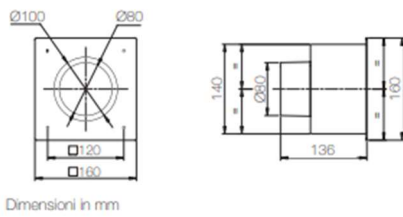

VNXE 125KTM/150KTM

Modello	125	150
A	218	218
B	48	52
ØC	119	148

Dimensioni in mm

VNXI 80BRD/100BRD/125BRD/150BRD

Modello	80	100	125	150
A	164	164	218	218
B	46	46	48	52
ØC	79	99	119	148

Dimensioni in mm

VNXI125PM

Dimensioni in mm

VNXI125PM/200L

Dimensioni in mm

VNXI125PML

Dimensioni in mm

VNXI63ADT

VNXI63PM/10B

VNXI63PM/140L

VNXI63PM/15B

VNXI63PM/200L

VNXI63PM/6B

Dimensioni in mm

VNXI63PML/140L

Dimensioni in mm

VNXI63PML/200L

Dimensioni in mm

VNXI63PMS/200L

Dimensioni in mm

VNXI63PMS/300L

Dimensioni in mm

VNXI63PMSL/200L

---

VNXI63PMSL/300L