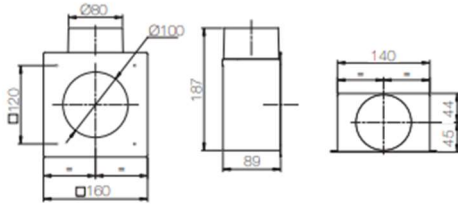

VNXE 125KTM/150KTM

Modello	125	150
A	218	218
B	48	52
ØC	119	148

Dimensioni in mm

VNXI 80BRD/100BRD/125BRD/150BRD

Modello	80	100	125	150
A	164	164	218	218
B	46	46	48	52
ØC	79	99	119	148

Dimensioni in mm

VNXI125PM

Dimensioni in mm

VNXI125PM/200L

Dimensioni in mm

VNXI125PML

Dimensioni in mm

VNXI63ADT

VNXI63PM/10B

VNXI63PM/140L

VNXI63PM/15B

VNXI63PM/200L

VNXI63PM/6B

Dimensioni in mm

VNXI63PML/140L

Dimensioni in mm

VNXI63PML/200L

Dimensioni in mm

VNXI63PMS/200L

Dimensioni in mm

VNXI63PMS/300L

Dimensioni in mm

VNXI63PMSL/200L

---

VNXI63PMSL/300L