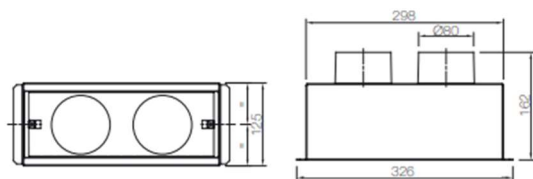

VNXE 125KTM/150KTM

Modello	125	150
A	218	218
B	48	52
ØC	119	148

Dimensioni in mm

VNXI 80BRD/100BRD/125BRD/150BRD

Modello	80	100	125	150
A	164	164	218	218
B	46	46	48	52
ØC	79	99	119	148

Dimensioni in mm

VNXI125PM

VNXI63PM/15B

VNXI63PM/200L

VNXI63PM/6B

Dimensioni in mm

VNXI63PML/140L

Dimensioni in mm

VNXI63PML/200L

Dimensioni in mm

VNXI63PMS/200L

Dimensioni in mm

VNXI63PMS/300L

Dimensioni in mm

VNXI63PMSL/200L

---

VNXI63PMSL/300L