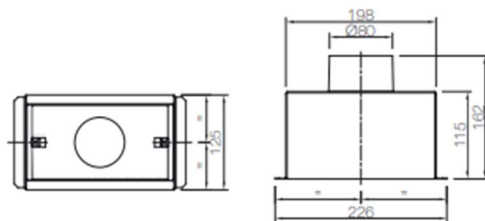

VNXE 125KTM/150KTM

Modello	125	150
A	218	218
B	48	52
ØC	119	148

Dimensioni in mm

VNXI 80BRD/100BRD/125BRD/150BRD

Modello	80	100	125	150
A	164	164	218	218
B	46	46	48	52
ØC	79	99	119	148

Dimensioni in mm

VNXI125PM

Dimensioni in mm

VNXI125PM/200L

Dimensioni in mm

VNXI125PML

Dimensioni in mm

VNXI63ADT

VNXI63PM/10B

VNXI63PM/140L

VNXI63PM/15B

VNXI63PM/200L

VNXI63PM/6B

Dimensioni in mm

VNXI63PML/140L

Dimensioni in mm

VNXI63PML/200L

Dimensioni in mm

VNXI63PMS/200L

Dimensioni in mm

VNXI63PMS/300L

Dimensioni in mm

VNXI63PMSL/200L

---

VNXI63PMSL/300L